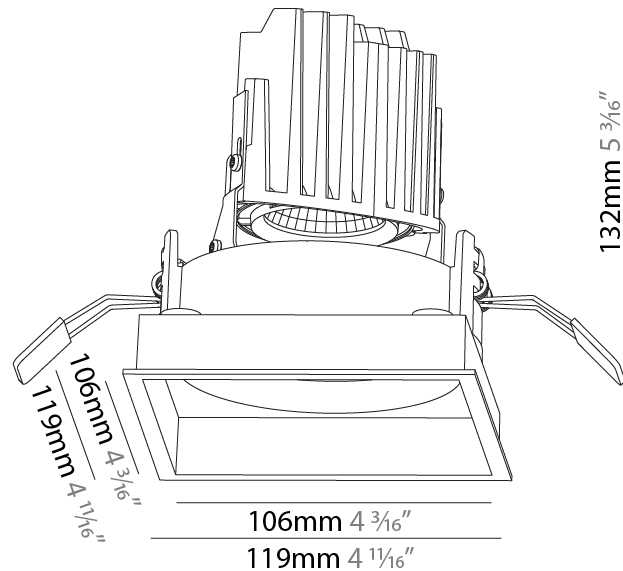

GENERAL

Series: Bioniq
Subseries: Bioniq Square Adjustable
Brand: Prolicht
Division: Architectural
Mounting Type: Recessed
Mounting Location: Ceiling
Subcategory: Downlight

PHYSICAL

Shape: Square
Length (mm): 119
Length (in): 4 11/16
Width (mm): 119
Width (in): 4 11/16
Depth (mm): 132
Depth (in): 5 3/16
Min. Recessing Depth (mm): 150
Min. Recessing Depth (in): 5 7/8
Light Distribution: Adjustable / Downlight
Weight (kg): 0.544
Weight (lbs): 1.2
Fixture Finish: SSR / BKV / CWI / CRY / HAB / UFT / ITA / RUA / FTG / MYG / LOD / PUS / FRO / FUP / KIA / POP / BLS / SPG / MEY / GOH / GUM / CHC / COM / ABZ / JAG / OBR / MOS / ROR
Fixture Material: Aluminum Die Cast
Cut-out Measurements: 114mm / 4 1/2" x 114mm / 4 1/2"

ELECTRICAL

Lamp Type: LED (Zhaga Standard)
Total Output Wattage (W): 15
Dimming: Dali Dimming
Driver Included: No
Driver Location: Recessed Housing
Driver Type: Constant Current - 120Vac
Housing: See components
Input Voltage (V): 120
Constant Current (MA): 350

LED

Number of LEDs: 1
Color Temperature (°K): Warm Dim
Max. Delivered Lumen (lm): 760
Nominal Lumen (lm): 1140
CRI: >90 CRI
Lamp Life (hrs): 50000

OPTICAL

Reflector: 20 / 40 / 60
Adjustability: Rotational 355°; Tilt 30°

RATINGS AND CERTIFICATIONS

Certified By: Certified for North American Standards
IP rating: IP20