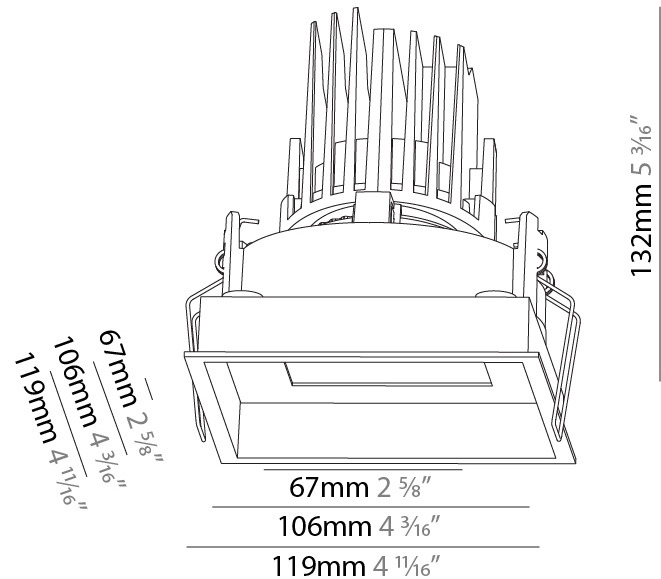

ELECTRICAL

Lamp Type: LED (Zhaga Standard)
Input Wattage (W): 13.2 / 16.5
Total Output Wattage (W): 12 / 14
Dimming: Tri-Mode (Non-Dimming and Phase Dimming (120Vac only) and 0-10V Dimming)
Driver Included: No
Driver Location: Recessed Housing
Driver Type: Constant Current - Universal
Driver Class: Class 2
Housing: See components
Input Voltage (V): 120 - 277
Constant Current (MA): 350

LED

Number of LEDs: 1
Color Temperature (°K): 2700 / 3000 / 3500 / 4000
Max. Delivered Lumen (lm): 850 / 950 / 1029 / 1050
Nominal Lumen (lm): 960 / 1070 / 1156 / 1180
CRI: >90 CRI
Lamp Life (hrs): 50000

OPTICAL

Reflector°: 14
Adjustability: Rotational 355°; Tilt 30°

RATINGS AND CERTIFICATIONS

Certified By: Certified for North American Standards
Zaneen Lighting Inc. © 2024, T 1800-388-3382, F 416-247-9319, www.zaneen.com

Available for International specifications by adding 'INT' at the end of the existing Model #. For assistance on 'custom' specifications, contact zteam@zaneen.com. In a constant effort to supply the best product, we reserve the right to change specifications or materials without notice. The most recent specification sheets are found at zaneen.com